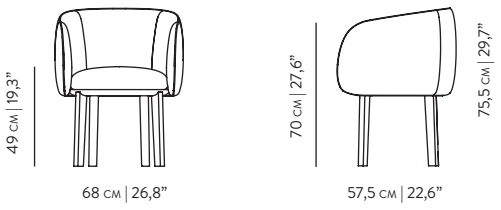

**NIDO ARMCHAIR**  
by CHRISTIAN HAAS, 2023

**REFERENCES**

**WCDCH001C** OAK  
**WCDCH001N** WALNUT

**DIMENSIONS**

**WIDTH** 68 cm | 26,8"  
**DEPTH** 57,5 cm | 22,6"  
**HEIGHT** 75,5 cm | 29,7"

**MATERIALS**

**STRUCTURE** OAK | WALNUT  
**SEAT | BACK** FABRICS | LEATHERS

**PACKAGING**

**DIMENSIONS** W 75 cm | D 79 cm | H 73 cm  
W 29,5" | D 31,1" | H 28,7"

**VOLUME** 0,433 m<sup>3</sup> | 15,291 ft<sup>3</sup>

**WEIGHT** 18,0 kg | 39,7 lb

**COLOR OPTIONS**

PRODUCTION TIME IS BETWEEN 6 TO 8 WEEKS. DELIVERY TIME IS NOT INCLUDED.

ALL OF OUR FURNITURE CAN BE CUSTOMIZED AND IT'S AVAILABLE IN DIFFERENT FINISHES.

PLEASE NOTE THAT THE COLOURS AND MATERIALS SHOWN ARE FOR REFERENCE ONLY AND SMALL VARIATIONS MAY OCCUR.