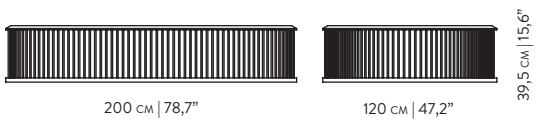

MEMÓRIA COFFEE TABLE
by WEWOOD DESIGN CENTER, 2018

REFERENCES

WMCWW003CF TABLE OAK VENEERED
WMCWW003NF TABLE WALNUT VENEERED

DIMENSIONS

WIDTH 200 cm | 78,7"
DEPTH 120 cm | 47,2"
HEIGHT 39,5 cm | 15,6"

MATERIALS

TOP VENEERED OAK | WALNUT
BASE BLACK LACQUERED MDF
CONNECTION METAL

PACKAGING

DIMENSIONS 206 cm | 81,1"
128 cm | 50,4"
57 cm | 22,4"
VOLUME 1,503 m³ | 53,078 FT³
WEIGHT 133,0 kg | 293,2 lb

COLOR OPTIONS

PRODUCTION TIME IS BETWEEN 6 TO 8 WEEKS. DELIVERY TIME IS NOT INCLUDED.